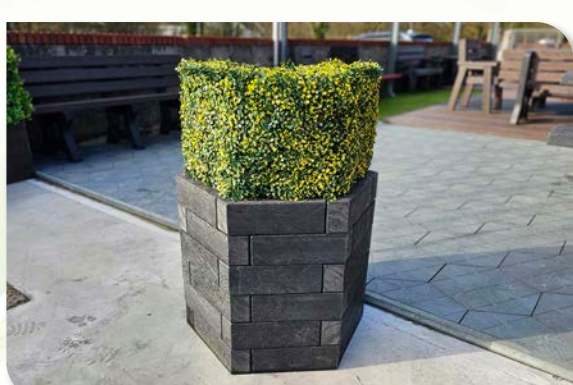

TREE RING PLANTER €365
L-70cm W-70cm H-60cm

All furniture available in black or brown - Prices include VAT
BESPOKE MEASUREMENTS AVAILABLE ON REQUEST